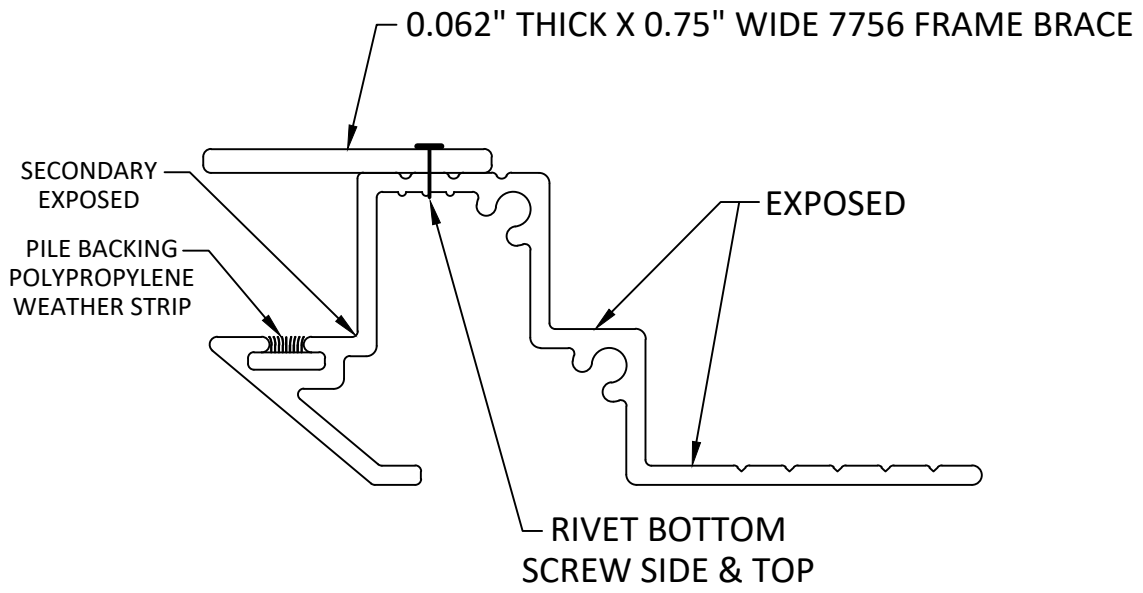

**QUANTAPANEL®**

INSULATING GLASS SYSTEM  
502-PW PICTURE WINDOW  
SASH ASSEMBLY

NOTES:

DATE  
05/18/2020

SCALE  
1:4

DRAWN BY  
R.A.S.

8146 FRAME PROFILE

PICTURE WINDOW  
ALUMINUM EXTRUSIONS

**QUANTAPANEL®**

INSULATING GLASS SYSTEM  
502-PW PICTURE WINDOW  
ALUMINUM EXTRUSIONS

NOTES:

DATE  
05/18/2020

SCALE  
2:1

DRAWN BY  
R.A.S.