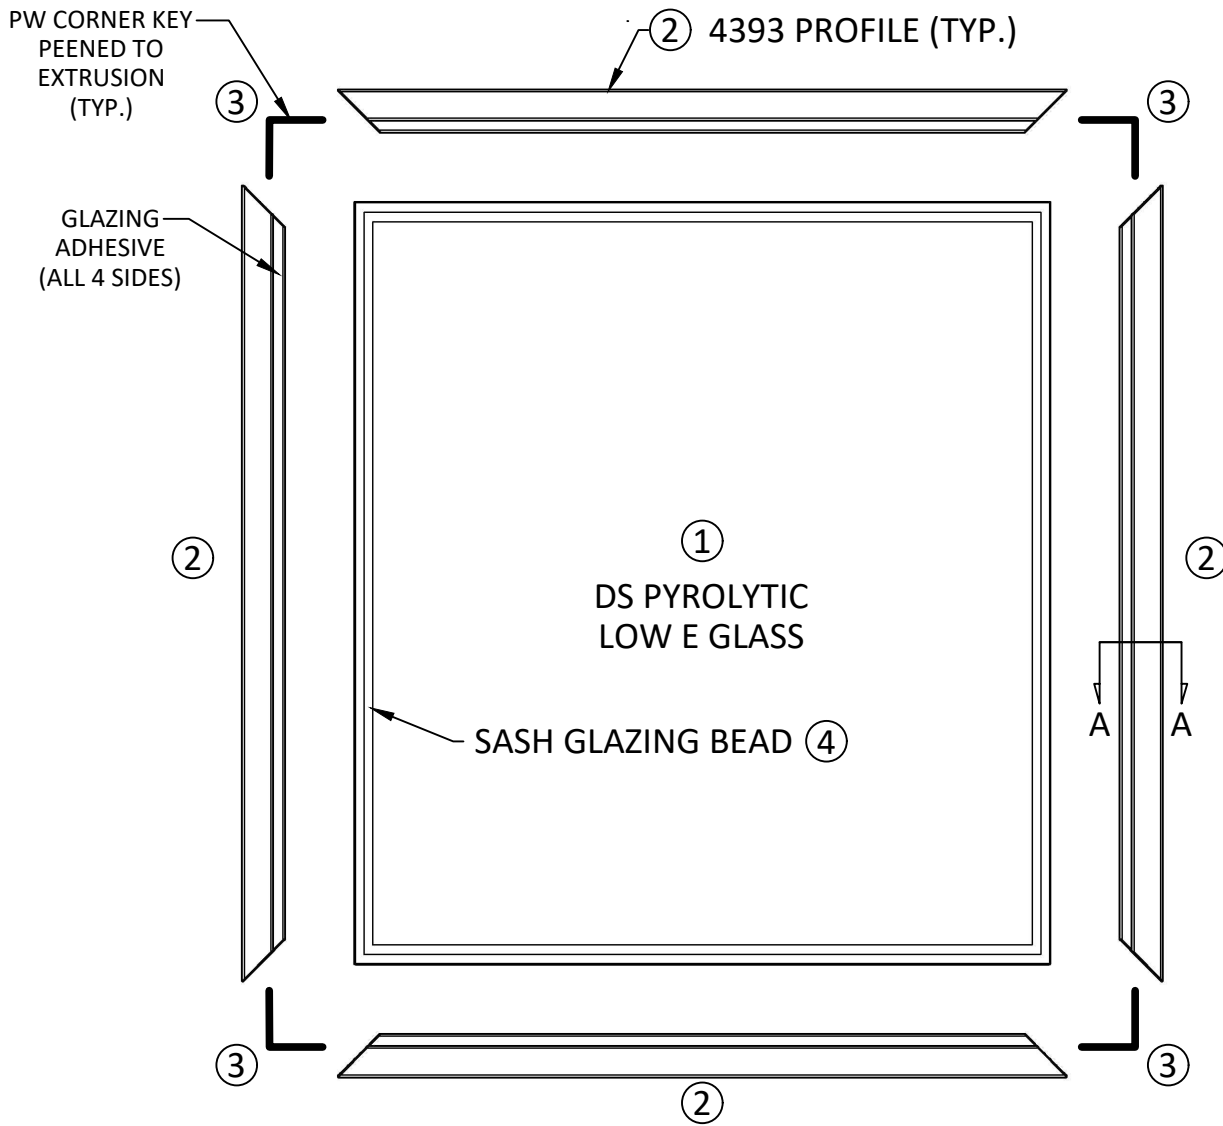

**PICTURE WINDOW  
FRAME ASSEMBLY**

**DETAIL A-A**  
SCALE 1:1

ITEM No.	ITEM	QUANTITY
1	ALUMINUM FRAME PROFILE 8146 W/FRAME BRACE	1
2	0.18" PILE WEATHERSTRIP	4
3	STAINLESS STEEL ASSEMBLY SCREWS	8

**QUANTAPANEL®**

INSULATING GLASS SYSTEM  
502-PW PICTURE WINDOW  
FRAME ASSEMBLY

NOTES:

DATE  
05/18/2020

SCALE  
1:4

DRAWN BY  
R.A.S.

**PICTURE WINDOW  
SASH ASSEMBLY**

**DETAIL A-A**  
SCALE 2:1

ITEM No.	ITEM	QUANTITY
1	DS PYROLYTIC LOW E GLASS	1
2	ALUMINUM PROFILE 4393	4
3	METAL CORNER KEYS	4
4	ELASTOMERIC GLAZING BEAD	4

**QUANTAPANEL®**

INSULATING GLASS SYSTEM  
502-PW PICTURE WINDOW  
SASH ASSEMBLY

NOTES:

DATE  
05/18/2020

SCALE  
1:4

DRAWN BY  
R.A.S.

8146 FRAME PROFILE

PICTURE WINDOW  
ALUMINUM EXTRUSIONS

**QUANTAPANEL®**

INSULATING GLASS SYSTEM  
502-PW PICTURE WINDOW  
ALUMINUM EXTRUSIONS

NOTES:

DATE  
05/18/2020

SCALE  
2:1

DRAWN BY  
R.A.S.